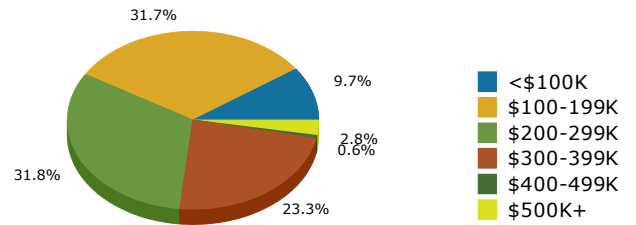

Mount Zion village, IL (1751206)
 Mount Zion village, IL (1751206)
 Geography: Place

2022 Population by Race

2022 Population by Age

Households

2022 Home Value

2022-2027 Annual Growth Rate

Household Income

Source: Esri forecasts for 2022 and 2027. U.S. Census Bureau 2010 decennial Census data converted by Esri into 2020 geography.