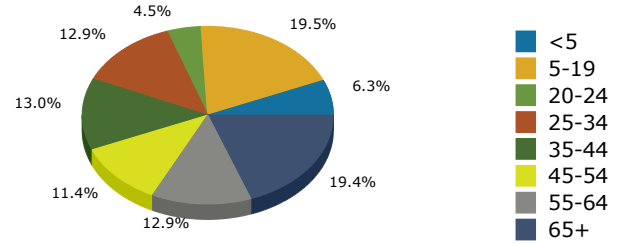

Mount Zion village, IL (1751206)
 Mount Zion village, IL (1751206)
 Geography: Place

2022 Population by Race

2022 Population by Age

Households

2022 Home Value

2022-2027 Annual Growth Rate

Household Income

Source: Esri forecasts for 2022 and 2027. U.S. Census Bureau 2010 decennial Census data converted by Esri into 2020 geography.