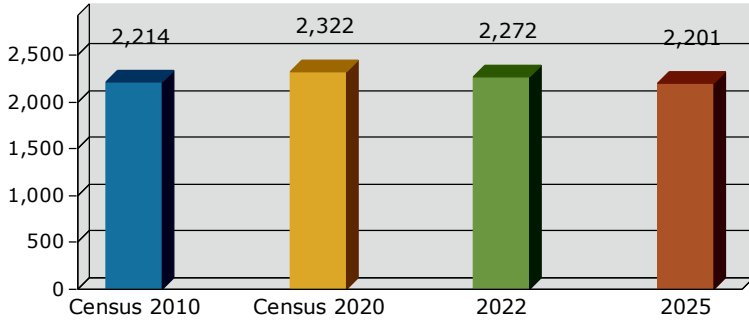

Mount Zion village, IL (1751206)
 Mount Zion village, IL (1751206)
 Geography: Place

2022 Population by Race

2022 Population by Age

Households

2022 Home Value

2022-2027 Annual Growth Rate

Household Income

Source: Esri forecasts for 2022 and 2027. U.S. Census Bureau 2010 decennial Census data converted by Esri into 2020 geography.