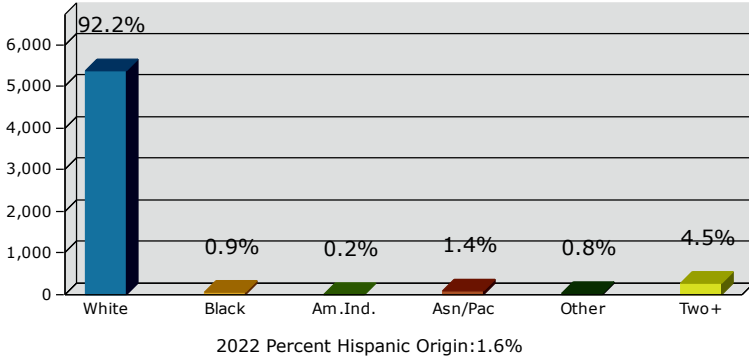

Mount Zion village, IL (1751206)
 Mount Zion village, IL (1751206)
 Geography: Place

2022 Population by Race

2022 Population by Age

Households

2022 Home Value

2022-2027 Annual Growth Rate

Household Income

Source: Esri forecasts for 2022 and 2027. U.S. Census Bureau 2010 decennial Census data converted by Esri into 2020 geography.