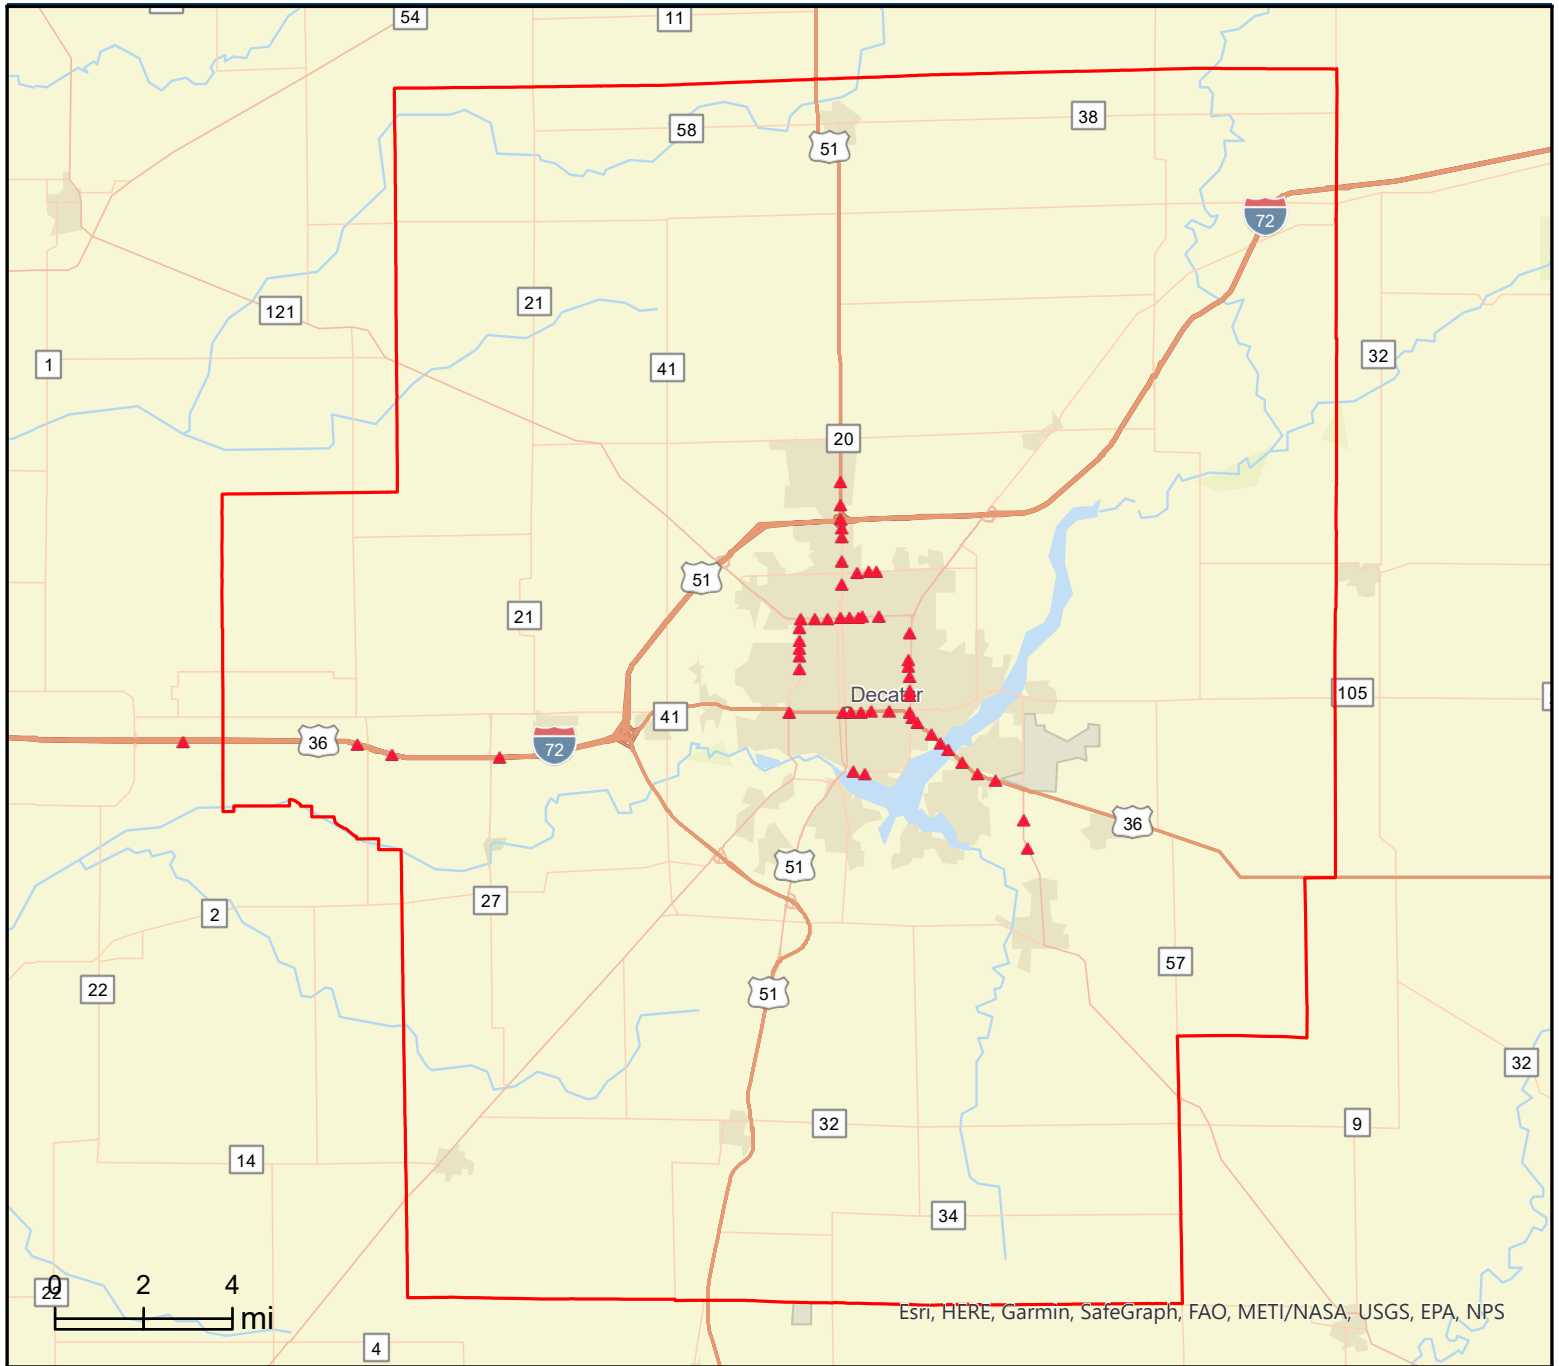

Macon County, IL (17115)  
 Macon County, IL (17115)  
 Geography: County

**Average Daily Traffic Volume**

- ▲ Up to 6,000 vehicles per day
- ▲ 6,001 - 15,000
- ▲ 15,001 - 30,000
- ▲ 30,001 - 50,000
- ▲ 50,001 - 100,000
- ▲ More than 100,000 per day