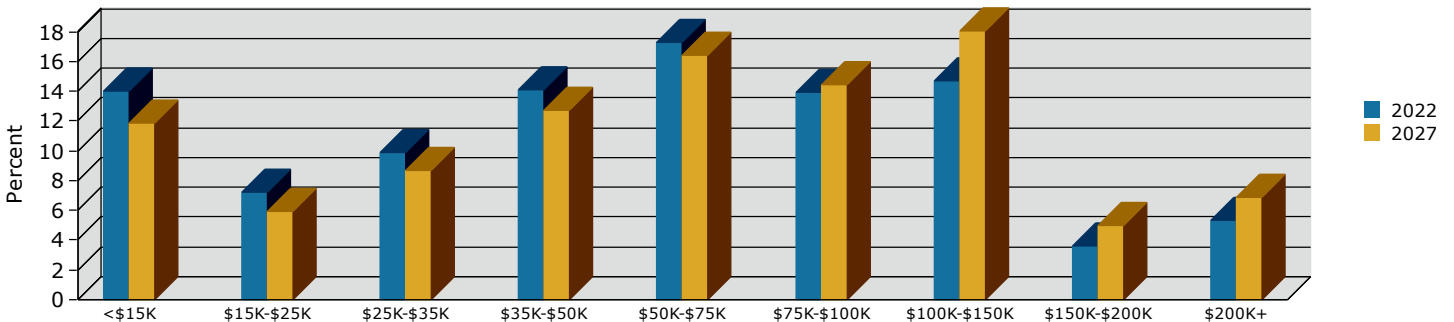

Macon County, IL (17115)
 Macon County, IL (17115)
 Geography: County

2022 Population by Race

2022 Population by Age

Households

2022 Home Value

2022-2027 Annual Growth Rate

Household Income

Source: Esri forecasts for 2022 and 2027. U.S. Census Bureau 2010 decennial Census data converted by Esri into 2020 geography.