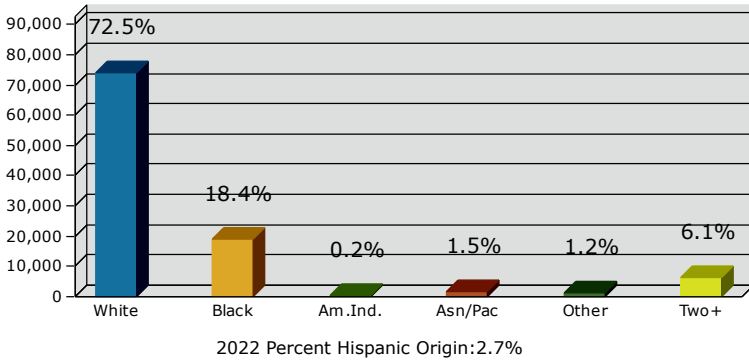

Macon County, IL (17115)
 Macon County, IL (17115)
 Geography: County

2022 Population by Race

2022 Population by Age

Households

2022 Home Value

2022-2027 Annual Growth Rate

Household Income

Source: Esri forecasts for 2022 and 2027. U.S. Census Bureau 2010 decennial Census data converted by Esri into 2020 geography.