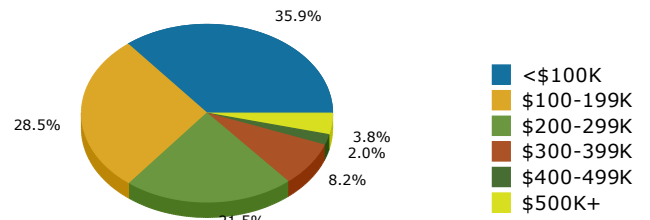

Macon County, IL (17115)
 Macon County, IL (17115)
 Geography: County

2022 Population by Race

2022 Population by Age

Households

2022 Home Value

2022-2027 Annual Growth Rate

Household Income

Source: Esri forecasts for 2022 and 2027. U.S. Census Bureau 2010 decennial Census data converted by Esri into 2020 geography.