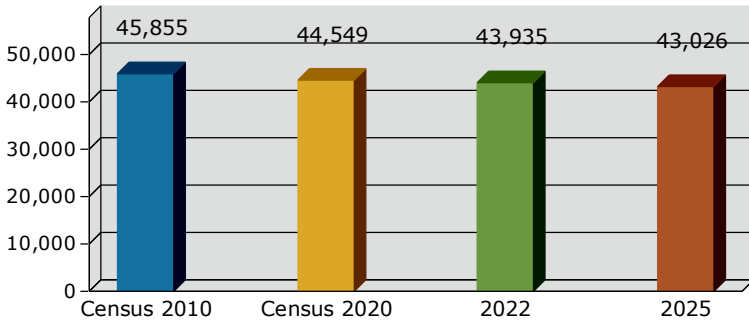

Macon County, IL (17115)
 Macon County, IL (17115)
 Geography: County

2022 Population by Race

2022 Population by Age

Households

2022 Home Value

2022-2027 Annual Growth Rate

Household Income

Source: Esri forecasts for 2022 and 2027. U.S. Census Bureau 2010 decennial Census data converted by Esri into 2020 geography.