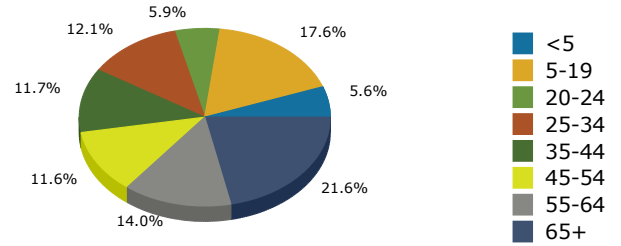

Macon County, IL (17115)
 Macon County, IL (17115)
 Geography: County

2022 Population by Race

2022 Population by Age

Households

2022 Home Value

2022-2027 Annual Growth Rate

Household Income

Source: Esri forecasts for 2022 and 2027. U.S. Census Bureau 2010 decennial Census data converted by Esri into 2020 geography.