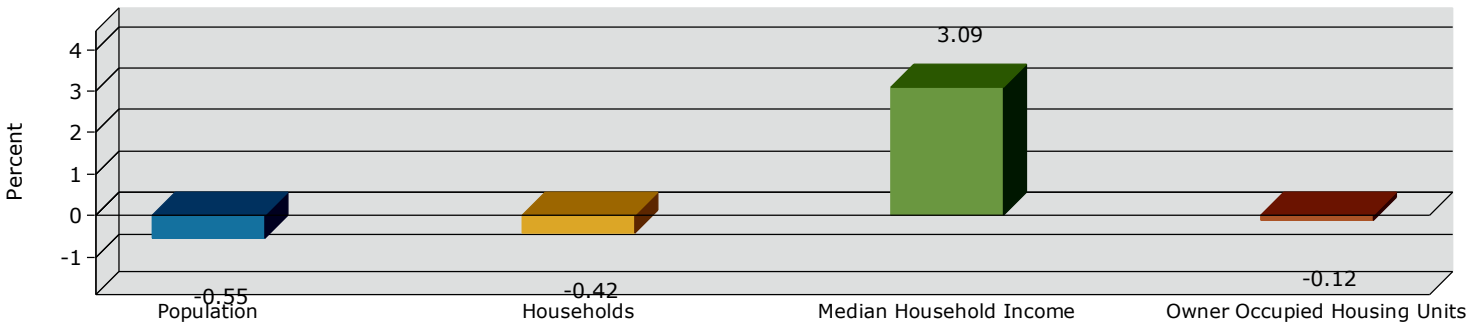

Macon County, IL (17115)
 Macon County, IL (17115)
 Geography: County

2022 Population by Race

2022 Population by Age

Households

2022 Home Value

2022-2027 Annual Growth Rate

Household Income

Source: Esri forecasts for 2022 and 2027. U.S. Census Bureau 2010 decennial Census data converted by Esri into 2020 geography.