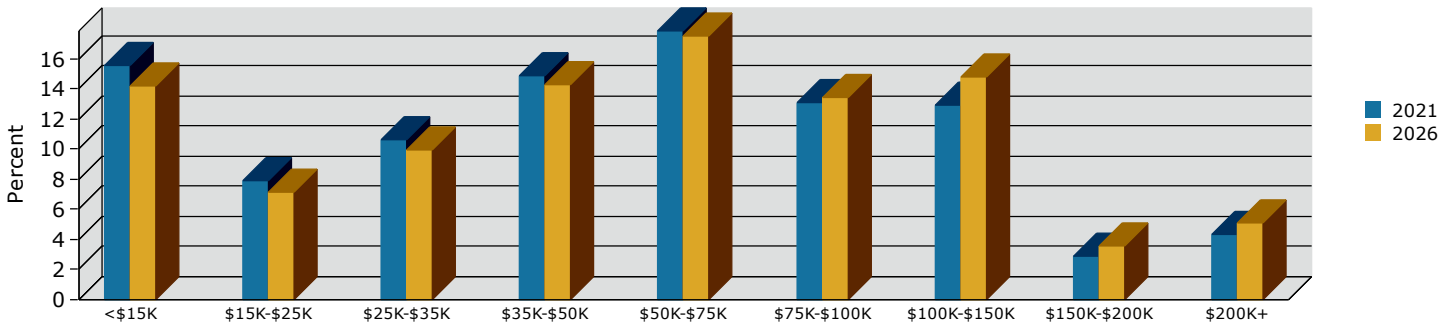

Macon County, IL (17115)  
 Macon County, IL (17115)  
 Geography: County

2021 Population by Race

2021 Population by Age

Households

2021 Home Value

2021-2026 Annual Growth Rate

Household Income

Source: U.S. Census Bureau, Census 2010 Summary File 1. Esri forecasts for 2021 and 2026.