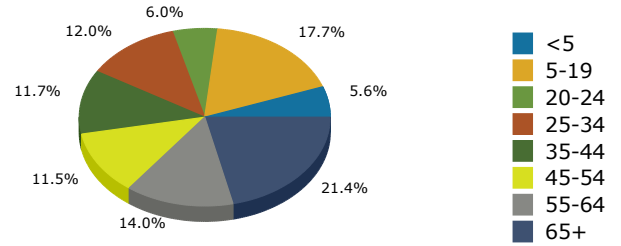

Macon County, IL (17115)  
 Macon County, IL (17115)  
 Geography: County

2021 Population by Race

2021 Population by Age

Households

2021 Home Value

2021-2026 Annual Growth Rate

Household Income

Source: U.S. Census Bureau, Census 2010 Summary File 1. Esri forecasts for 2021 and 2026.