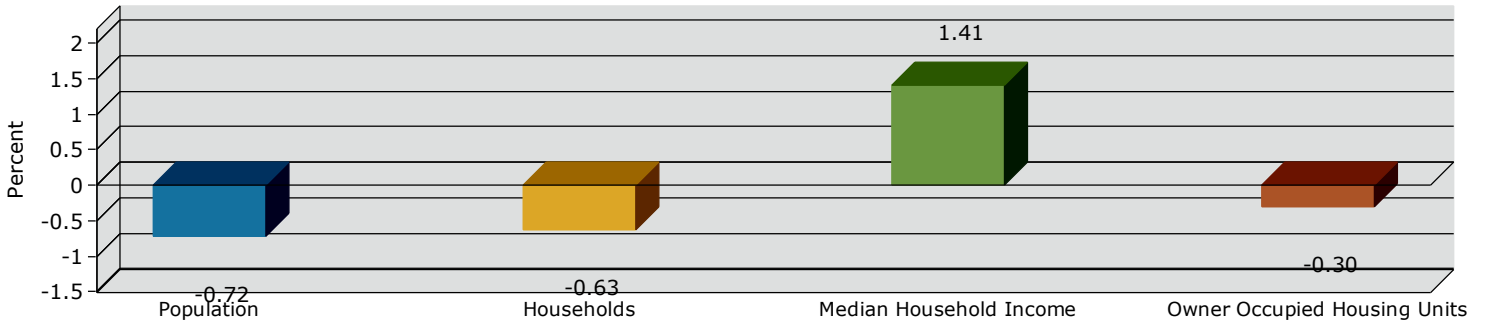

Macon County, IL (17115)  
 Macon County, IL (17115)  
 Geography: County

2021 Population by Race

2021 Population by Age

Households

2021 Home Value

2021-2026 Annual Growth Rate

Household Income

Source: U.S. Census Bureau, Census 2010 Summary File 1. Esri forecasts for 2021 and 2026.