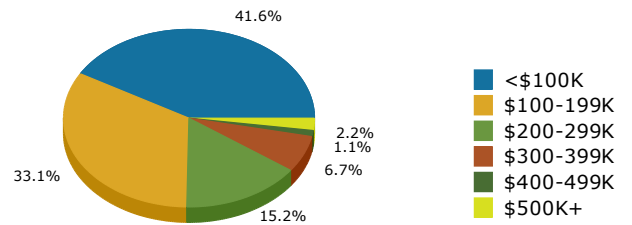

Macon County, IL (17115)  
 Macon County, IL (17115)  
 Geography: County

2021 Population by Race

2021 Population by Age

Households

2021 Home Value

2021-2026 Annual Growth Rate

Household Income

Source: U.S. Census Bureau, Census 2010 Summary File 1. Esri forecasts for 2021 and 2026.