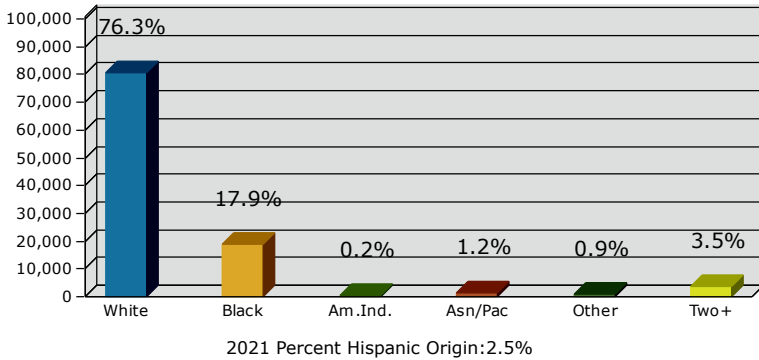

Macon County, IL (17115)  
 Macon County, IL (17115)  
 Geography: County

2021 Population by Race

2021 Population by Age

Households

2021 Home Value

2021-2026 Annual Growth Rate

Household Income

Source: U.S. Census Bureau, Census 2010 Summary File 1. Esri forecasts for 2021 and 2026.