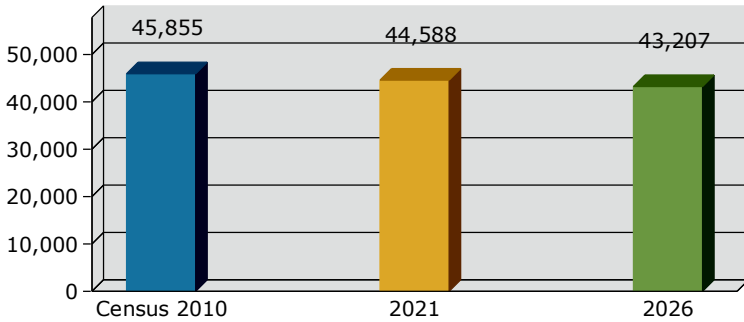

Macon County, IL (17115)  
 Macon County, IL (17115)  
 Geography: County

2021 Population by Race

2021 Population by Age

Households

2021 Home Value

2021-2026 Annual Growth Rate

Household Income

Source: U.S. Census Bureau, Census 2010 Summary File 1. Esri forecasts for 2021 and 2026.