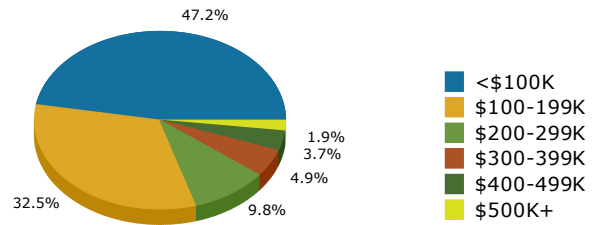

2020 Population by Race

2020 Population by Age

Households

2020 Home Value

2020-2025 Annual Growth Rate

Household Income

Source: U.S. Census Bureau, Census 2010 Summary File 1. Esri forecasts for 2020 and 2025.