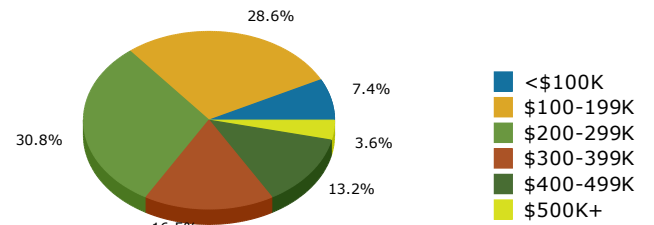

2020 Population by Race

2020 Population by Age

Households

2020 Home Value

2020-2025 Annual Growth Rate

Household Income

Source: U.S. Census Bureau, Census 2010 Summary File 1. Esri forecasts for 2020 and 2025.