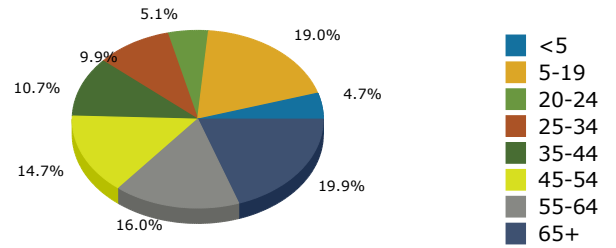

2020 Population by Race

2020 Population by Age

Households

2020 Home Value

2020-2025 Annual Growth Rate

Household Income

Source: U.S. Census Bureau, Census 2010 Summary File 1. Esri forecasts for 2020 and 2025.