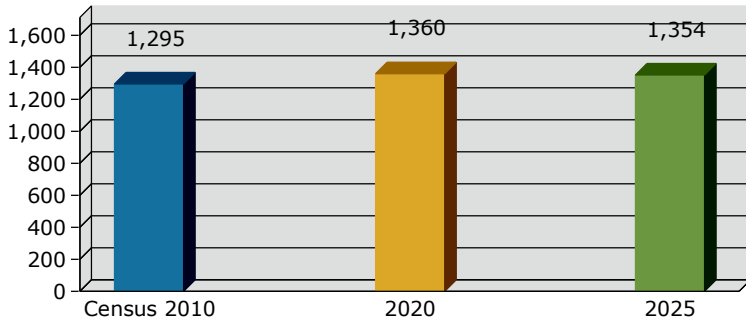

2020 Population by Race

2020 Population by Age

Households

2020 Home Value

2020-2025 Annual Growth Rate

Household Income

Source: U.S. Census Bureau, Census 2010 Summary File 1. Esri forecasts for 2020 and 2025.