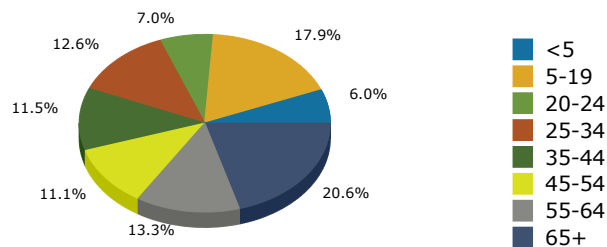

2020 Population by Race

2020 Population by Age

Households

2020 Home Value

2020-2025 Annual Growth Rate

Household Income

Source: U.S. Census Bureau, Census 2010 Summary File 1. Esri forecasts for 2020 and 2025.