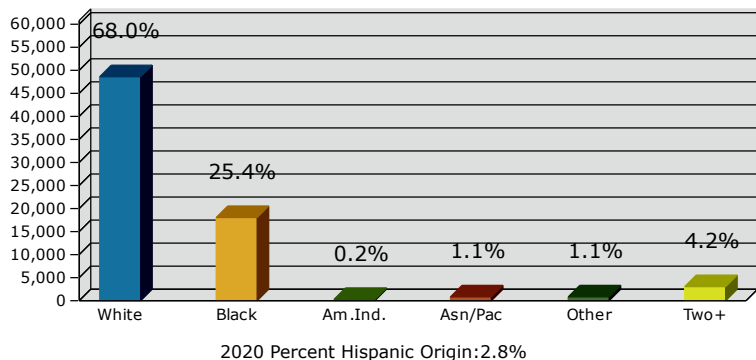

2020 Population by Race

2020 Population by Age

Households

2020 Home Value

2020-2025 Annual Growth Rate

Household Income

Source: U.S. Census Bureau, Census 2010 Summary File 1. Esri forecasts for 2020 and 2025.