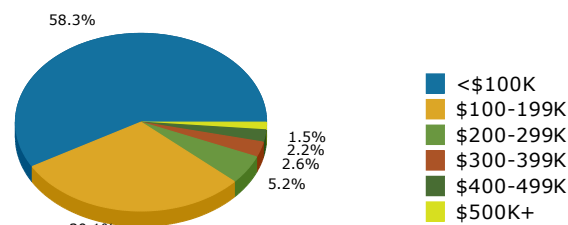

2020 Population by Race

2020 Population by Age

Households

2020 Home Value

2020-2025 Annual Growth Rate

Household Income

Source: U.S. Census Bureau, Census 2010 Summary File 1. Esri forecasts for 2020 and 2025.