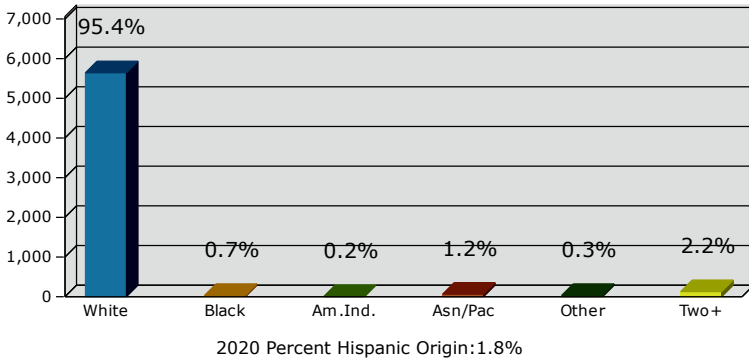

2020 Population by Race

2020 Population by Age

Households

2020 Home Value

2020-2025 Annual Growth Rate

Household Income

Source: U.S. Census Bureau, Census 2010 Summary File 1. Esri forecasts for 2020 and 2025.