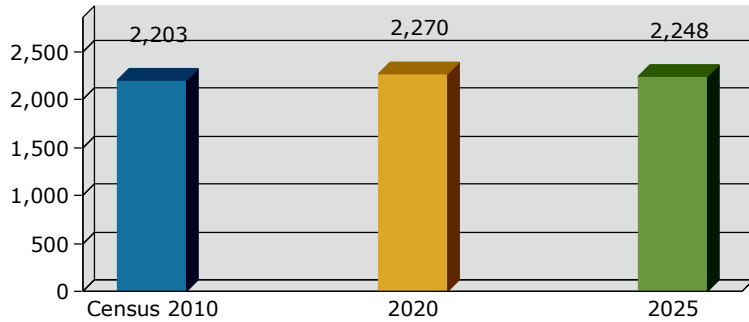

2020 Population by Race

2020 Population by Age

Households

2020 Home Value

2020-2025 Annual Growth Rate

Household Income

Source: U.S. Census Bureau, Census 2010 Summary File 1. Esri forecasts for 2020 and 2025.