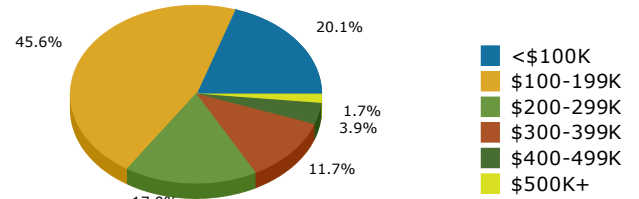

2020 Population by Race

2020 Population by Age

Households

2020 Home Value

2020-2025 Annual Growth Rate

Household Income

Source: U.S. Census Bureau, Census 2010 Summary File 1. Esri forecasts for 2020 and 2025.