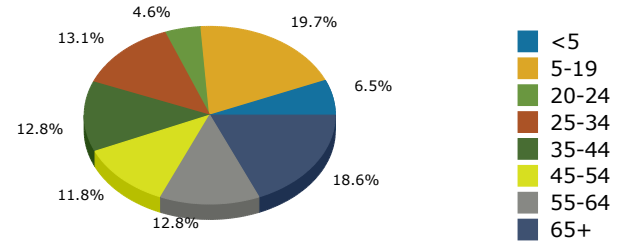

2020 Population by Race

2020 Population by Age

Households

2020 Home Value

2020-2025 Annual Growth Rate

Household Income

Source: U.S. Census Bureau, Census 2010 Summary File 1. Esri forecasts for 2020 and 2025.