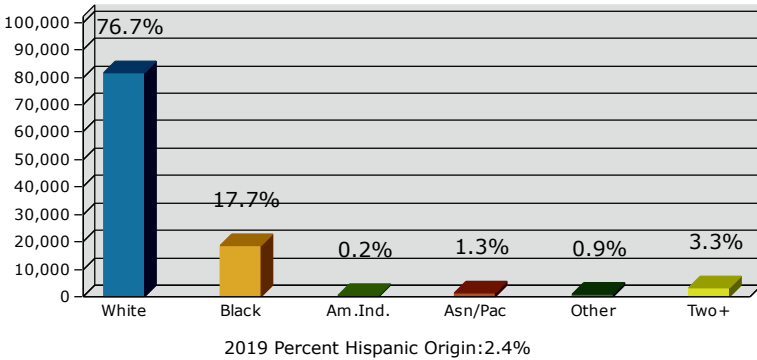

2019 Population by Race

2019 Population by Age

Households

2019 Home Value

2019-2024 Annual Growth Rate

Household Income

Source: U.S. Census Bureau, Census 2010 Summary File 1. Esri forecasts for 2019 and 2024.