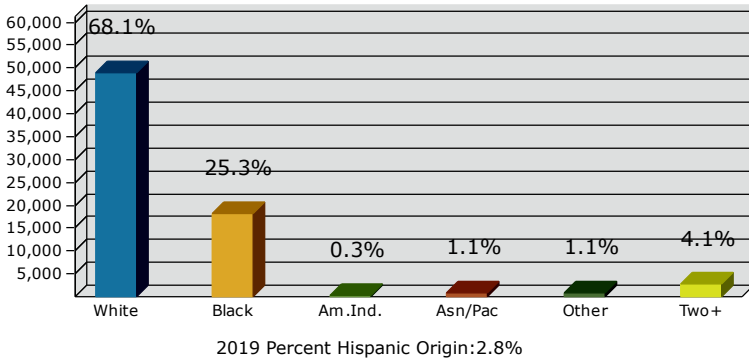

2019 Population by Race

2019 Population by Age

Households

2019 Home Value

2019-2024 Annual Growth Rate

Household Income

Source: U.S. Census Bureau, Census 2010 Summary File 1. Esri forecasts for 2019 and 2024.