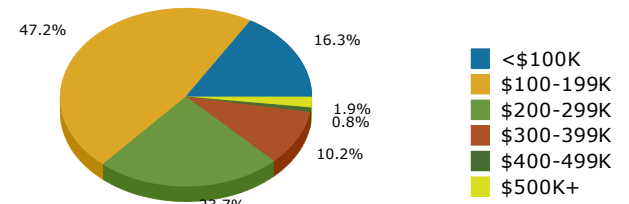

2019 Population by Race

2019 Population by Age

Households

2019 Home Value

2019-2024 Annual Growth Rate

Household Income

Source: U.S. Census Bureau, Census 2010 Summary File 1. Esri forecasts for 2019 and 2024.