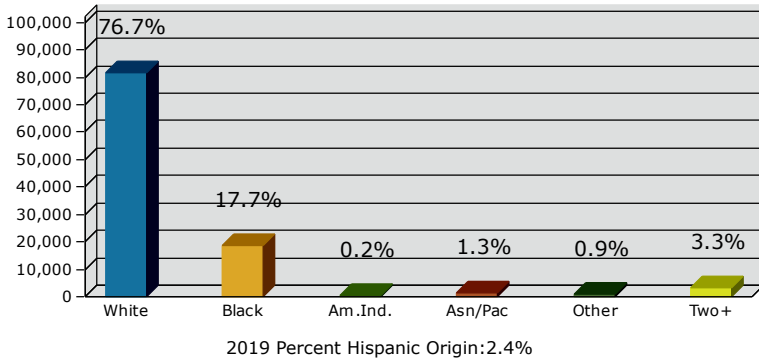

2019 Population by Race

2019 Population by Age

Households

2019 Home Value

2019-2024 Annual Growth Rate

Household Income

Source: U.S. Census Bureau, Census 2010 Summary File 1. Esri forecasts for 2019 and 2024.