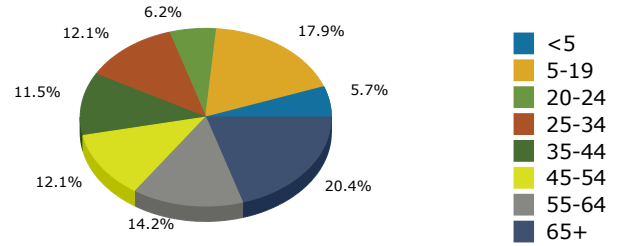

2019 Population by Race

2019 Population by Age

Households

2019 Home Value

2019-2024 Annual Growth Rate

Household Income

Source: U.S. Census Bureau, Census 2010 Summary File 1. Esri forecasts for 2019 and 2024.