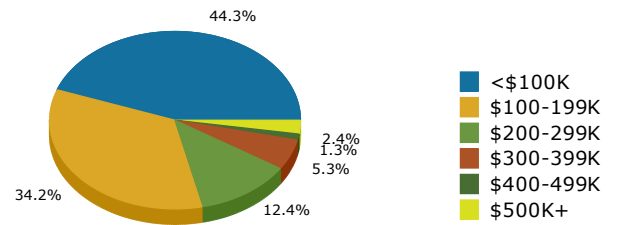

2019 Population by Race

2019 Population by Age

Households

2019 Home Value

2019-2024 Annual Growth Rate

Household Income

Source: U.S. Census Bureau, Census 2010 Summary File 1. Esri forecasts for 2019 and 2024.