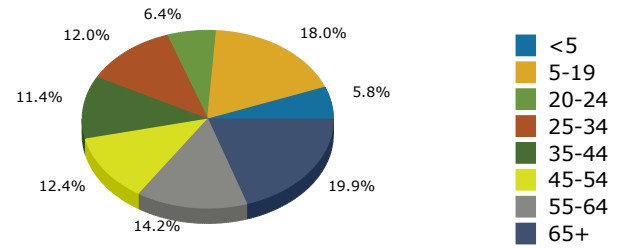

2018 Population by Race

2018 Population by Age

Households

2018 Home Value

2018-2023 Annual Growth Rate

Household Income

Source: U.S. Census Bureau, Census 2010 Summary File 1. Esri forecasts for 2018 and 2023.