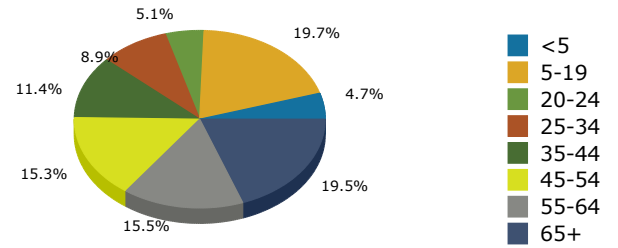

2018 Population by Race

2018 Population by Age

Households

2018 Home Value

2018-2023 Annual Growth Rate

Household Income

Source: U.S. Census Bureau, Census 2010 Summary File 1. Esri forecasts for 2018 and 2023.