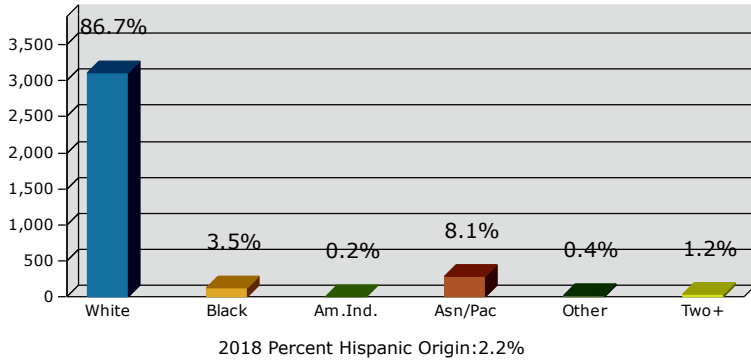

2018 Population by Race

2018 Population by Age

Households

2018 Home Value

2018-2023 Annual Growth Rate

Household Income

Source: U.S. Census Bureau, Census 2010 Summary File 1. Esri forecasts for 2018 and 2023.