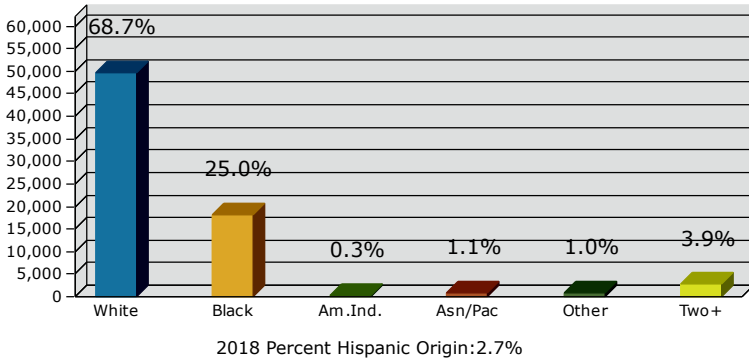

2018 Population by Race

2018 Population by Age

Households

2018 Home Value

2018-2023 Annual Growth Rate

Household Income

Source: U.S. Census Bureau, Census 2010 Summary File 1. Esri forecasts for 2018 and 2023.