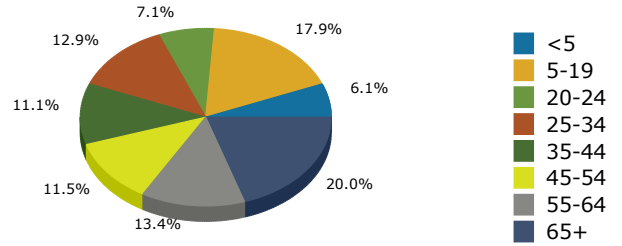

2018 Population by Race

2018 Population by Age

Households

2018 Home Value

2018-2023 Annual Growth Rate

Household Income

Source: U.S. Census Bureau, Census 2010 Summary File 1. Esri forecasts for 2018 and 2023.