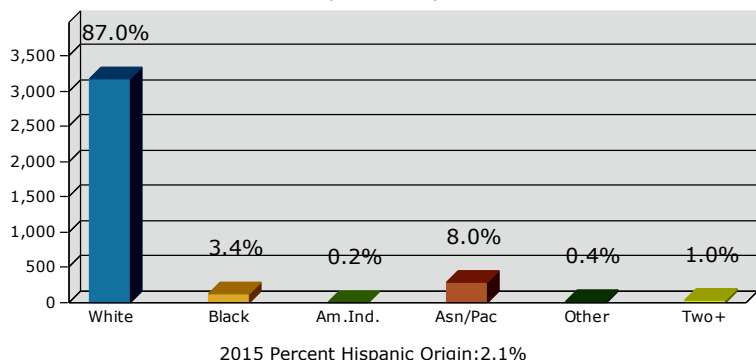

2015 Population by Race

2015 Population by Age

Households

2015 Home Value

2015-2020 Annual Growth Rate

Household Income

Source: U.S. Census Bureau, Census 2010 Summary File 1. Esri forecasts for 2015 and 2020.