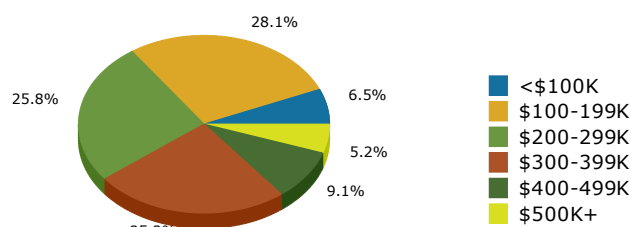

2015 Population by Race

2015 Population by Age

Households

2015 Home Value

2015-2020 Annual Growth Rate

Household Income

Source: U.S. Census Bureau, Census 2010 Summary File 1. Esri forecasts for 2015 and 2020.