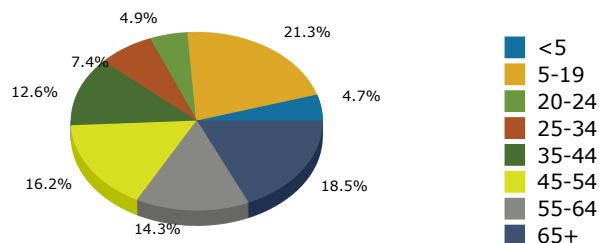

2015 Population by Race

2015 Population by Age

Households

2015 Home Value

2015-2020 Annual Growth Rate

Household Income

Source: U.S. Census Bureau, Census 2010 Summary File 1. Esri forecasts for 2015 and 2020.