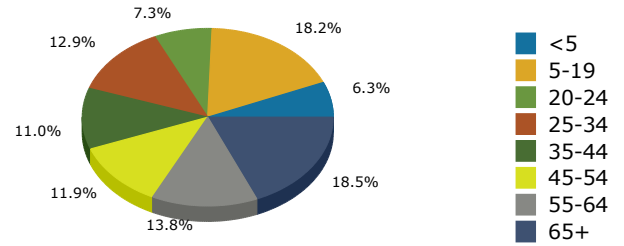

2015 Population by Race

2015 Population by Age

Households

2015 Home Value

2015-2020 Annual Growth Rate

Household Income

Source: U.S. Census Bureau, Census 2010 Summary File 1. Esri forecasts for 2015 and 2020.