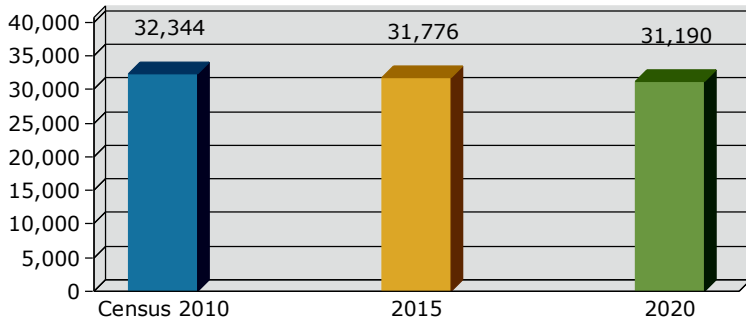

2015 Population by Race

2015 Population by Age

Households

2015 Home Value

2015-2020 Annual Growth Rate

Household Income

Source: U.S. Census Bureau, Census 2010 Summary File 1. Esri forecasts for 2015 and 2020.