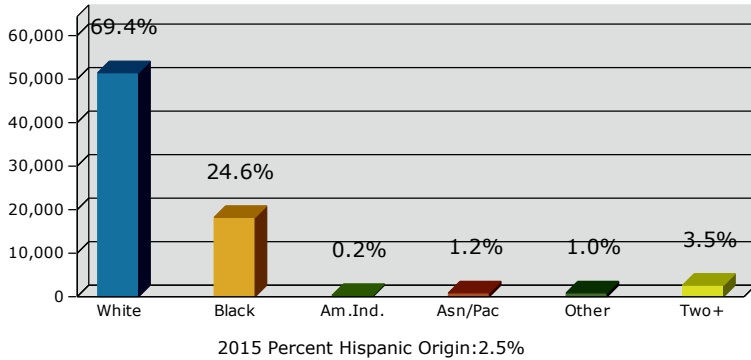

2015 Population by Race

2015 Population by Age

Households

2015 Home Value

2015-2020 Annual Growth Rate

Household Income

Source: U.S. Census Bureau, Census 2010 Summary File 1. Esri forecasts for 2015 and 2020.