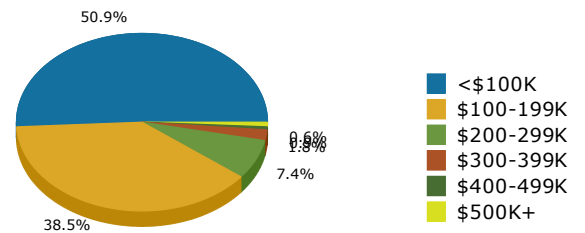

2015 Population by Race

2015 Population by Age

Households

2015 Home Value

2015-2020 Annual Growth Rate

Household Income

Source: U.S. Census Bureau, Census 2010 Summary File 1. Esri forecasts for 2015 and 2020.